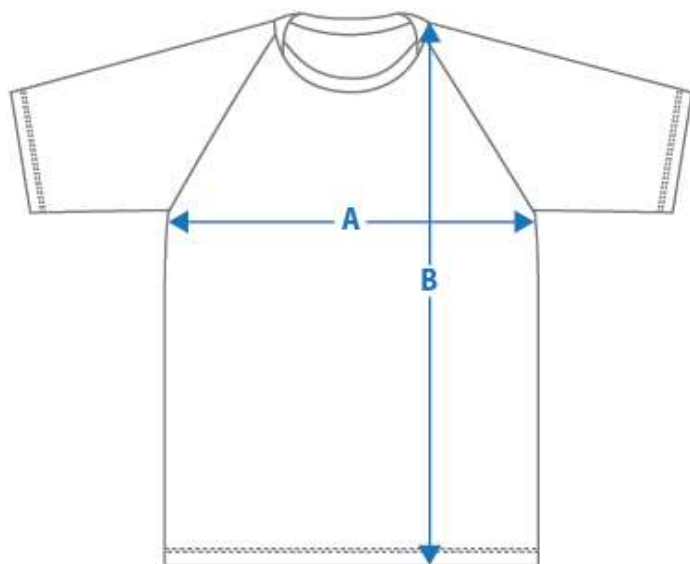

size guide

key

select a category

Teamwear

select your code/category

Soccer

select your style

DAL0010SOC - Kids Soccer Jersey

A - chest width B - shoulder point length

C - waist D - inner leg E - outler leg

	A	B
size 4	37cm	56cm
size 6	39cm	58cm
size 8	41cm	60cm
size 10	43cm	62cm
size 12	46cm	64cm
size 14	48cm	67cm
size 16	51cm	70cm

DAL006SOC - Kids Soccer Shorts

A - chest width **B** - shoulder point length

C - waist **D** - inner leg **E** - outer leg **F** - bottom hem

	C	D	E	F
6	47cm	13cm	33cm	22cm
8	51cm	13.5cm	35cm	24.5cm
10	55cm	14cm	37cm	27cm
12/2XS	59cm	14.5cm	39cm	29.5cm
14/XS	61cm	15cm	41cm	32cm
16/S	65cm	15.6cm	43cm	34.5cm