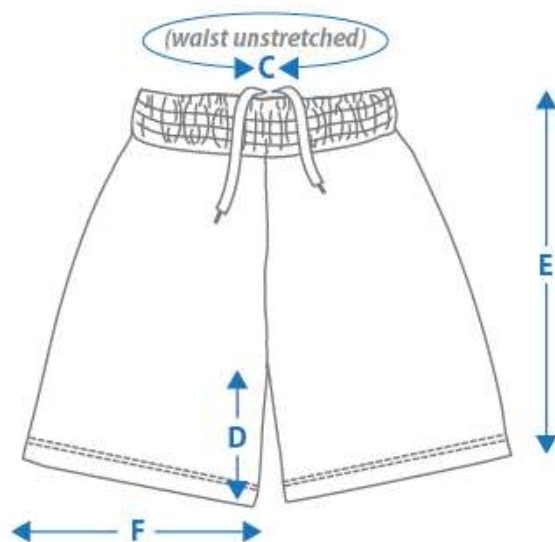

A - chest width B - shoulder point length

C - waist D - inner leg E - outler leg

	A	B
size 4	37cm	56cm
size 6	39cm	58cm
size 8	41cm	60cm
size 10	43cm	62cm
size 12	46cm	64cm
size 14	48cm	67cm
size 16	51cm	70cm

* as all garments are hand made actual finished garment measurements may vary by +/- 1.5cm

size guide

key

select a category

Teamwear

select your code/category

Soccer

select your style

DAL006SOC - Kids Soccer Shorts

A - chest width **B** - shoulder point length

C - waist **D** - inner leg **E** - outer leg **F** - bottom hem

	C	D	E	F
6	47cm	13cm	33cm	22cm
8	51cm	13.5cm	35cm	24.5cm
10	55cm	14cm	37cm	27cm
12/2XS	59cm	14.5cm	39cm	29.5cm
14/XS	61cm	15cm	41cm	32cm
16/S	65cm	15.6cm	43cm	34.5cm