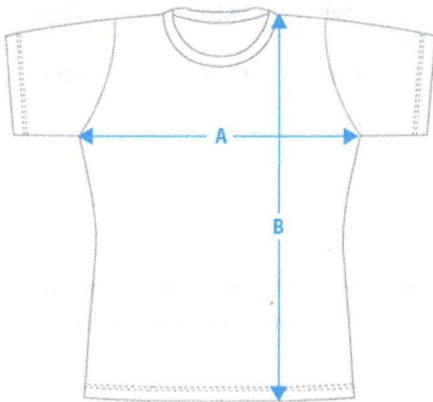

Senior Women

select a category

Teamwear

select your code/category

Soccer

select your style

DAL006NET - Ladies Set-In Sleeve Soccer Jersey

A - chest width B - shoulder point length

C - waist D - inner leg E - outler leg

	A	B
s	48cm	63cm
m	50cm	64cm
l	53cm	66cm
xl	55cm	67cm
xxl	57cm	68cm
xxxl	59cm	69cm

* as all garments are hand made actual finished garment measurements may vary by +/- 1.5cm

select a category

Teamwear

select your code/category

Soccer

select your style

DAL005SOC - Ladies Soccer Shorts

A - chest width B - shoulder point length

C - waist D - inner leg E - outler leg F - bottom hem

	C	D	E	F
2XS	61cm	8.5cm	35.5cm	27cm
XS	64cm	9.5cm	36.5cm	28cm
S	67cm	10.5cm	38cm	29cm
M	70cm	11.5cm	39.5cm	31cm
L	73cm	12.5cm	41cm	32cm
XL	76cm	13.5cm	42.5cm	33cm

* as all garments are hand made actual finished garment measurements may vary by +/- 1.5cm