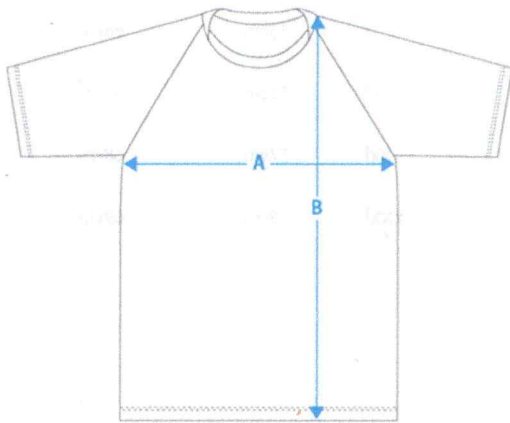

C - waist D - inner leg E - outler leg

	A	B
s	48cm	63cm
m	50cm	64cm
l	53cm	66cm
xl	55cm	67cm
xxl	57cm	68cm
xxxl	59cm	69cm

* as all garments are hand made actual finished garment measurements may vary by +/- 1.5cm

	C	D	E	F
2XS	61cm	8.5cm	35.5cm	27cm
XS	64cm	9.5cm	36.5cm	28cm
S	67cm	10.5cm	38cm	29cm
M	70cm	11.5cm	39.5cm	31cm
L	73cm	12.5cm	41cm	32cm
XL	76cm	13.5cm	42.5cm	33cm

* as all garments are hand made actual finished garment measurements may vary by +/- 1.5cm

DAL008SOC - Adult Raglan Sleeve Soccer Jersey

A - chest width B - shoulder point length

C - waist D - inner leg E - outler leg

	A	B
XS	46cm	69cm
S	48.5cm	70cm
M	51cm	71cm
L	53.5cm	72cm
XL	56cm	74cm
XXL	58.5cm	76cm
XXXL	61cm	78cm