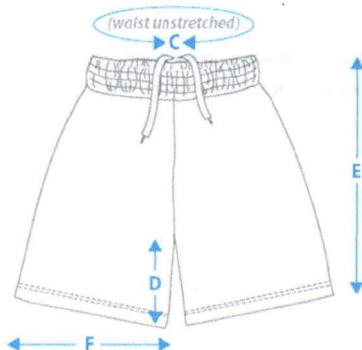

C - waist D - inner leg E - outler leg

	A	B
s	48cm	63cm
m	50cm	64cm
l	53cm	66cm
xl	55cm	67cm
xxl	57cm	68cm
xxxl	59cm	69cm

* as all garments are hand made actual finished garment measurements may vary by +/- 1.5cm

select a category

Teamwear

select your code/category

Soccer

select your style

DAL005SOC - Ladies Soccer Shorts

A - chest width B - shoulder point length

C - waist D - inner leg E - outler leg F - bottom hem

	C	D	E	F
2XS	61cm	8.5cm	35.5cm	27cm
XS	64cm	9.5cm	36.5cm	28cm
S	67cm	10.5cm	38cm	29cm
M	70cm	11.5cm	39.5cm	31cm
L	73cm	12.5cm	41cm	32cm
XL	76cm	13.5cm	42.5cm	33cm

* as all garments are hand made actual finished garment measurements may vary by +/- 1.5cm

DAL008SOC - Adult Raglan Sleeve Soccer Jersey

A - chest width B - shoulder point length

C - waist D - inner leg E - outler leg

	A	B
XS	46cm	69cm
S	48.5cm	70cm
M	51cm	71cm
L	53.5cm	72cm
XL	56cm	74cm
XXL	58.5cm	76cm
XXXL	61cm	78cm