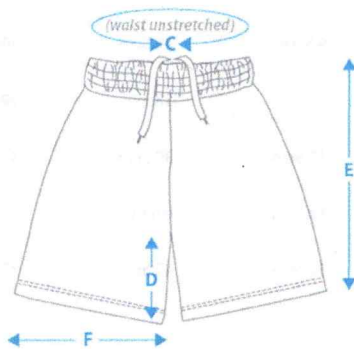

C - waist D - inner leg E - outler leg

	A	B
s	48cm	63cm
m	50cm	64cm
l	53cm	66cm
xl	55cm	67cm
xxl	57cm	68cm
xxxl	59cm	69cm

* as all garments are hand made actual finished garment measurements may vary by +/- 1.5cm

DAL008SOC - Adult Raglan Sleeve Soccer Jersey

A - chest width B - shoulder point length

C - waist D - inner leg E - outler leg

	A	B
XS	46cm	69cm
S	48.5cm	70cm
M	51cm	71cm
L	53.5cm	72cm
XL	56cm	74cm
XXL	58.5cm	76cm
XXXL	61cm	78cm

* as all garments are hand made actual finished garment measurements may vary by +/- 1.5cm

select a category

Teamwear

select your code/category

Soccer

select your style

DAL007SOC - Men's Soccer Shorts

A - chest width B - shoulder point length

C - waist D - inner leg E - outler leg F - bottom hem

	C	D	E	F
XS	64cm	19cm	46cm	28cm
S	67cm	20cm	47.5cm	29cm
M	70cm	21cm	49cm	31cm
L	73cm	22cm	50.5cm	32cm
XL	76cm	23cm	52cm	33cm
2XL	79cm	24cm	53.5cm	34cm